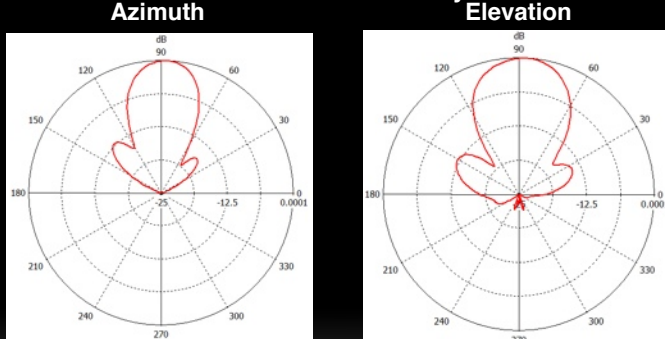

Horizontal Polarity