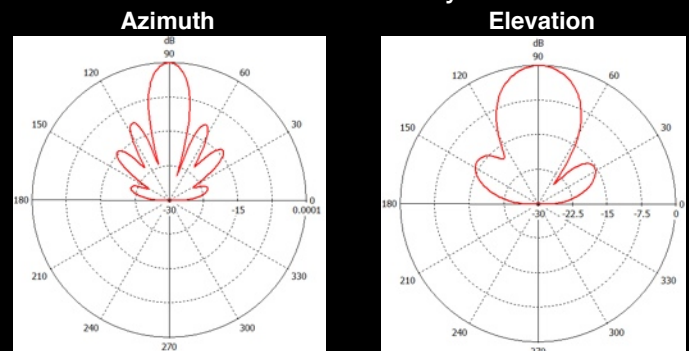

FreeStation 5 - Antenna Patterns

Vertical Polarity