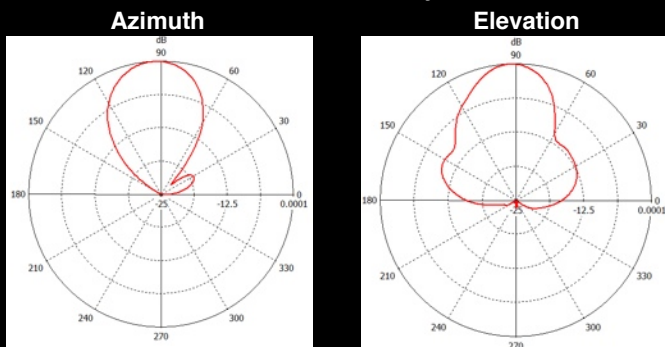

Physical / Environmental

Dimensions	7.5 x 7.5 x 1.5 in (19 x 19 x 3.8 cm)
Weight	3 lb (1.4 kg)
External I/O	2 x RJ45 (PoE daisy-chain capable - 1.5A max) 2 x USB 2.0 1 x SMA Antenna Jack (for AP Radio)
Operating Temperature	-30° C - 70 °C
Operating Humidity	5 - 95% (condensing)

Input Voltage	9 - 24V PoE
Power Consumption	7.5 W (max)
Enclosure	UV Stabilized Plastic
Mounting	Pole and Wall Mounting Kit Included
Power Supply	24V / 0.7A PoE Power Supply Included
Regulatory Compliance	FCC Part 15.247, IC RS210, CE

Antenna Performance – integrated 2x2 MIMO Antenna

	<i>FreeStation 2</i>	<i>FreeStation 5</i>
Gain	15 dBi	18 dBi
3dB Beamwidth	Vertical: 30° Horizontal: 30°	Vertical: 30° Horizontal: 15°
Polarization	Dual Linear	Dual Linear
Max VSWR	1.5:1	1.5:1
Cross-pol Isolation	23 dB min	22 dB min

FreeStation 2 - Antenna Patterns

Vertical Polarity