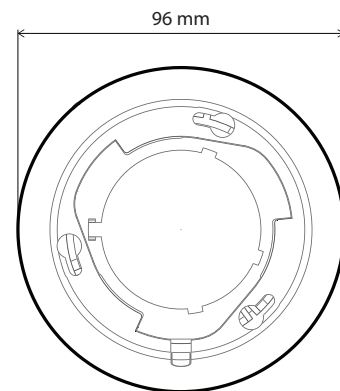

AbraCam™ Ceiling for UVC Dome

ENCLOSURE FOR UBNT™ UVC DOME

AbraCam™ Ceiling for UVC Dome - Enables fast and easy installation of UVC Dome camera on solid surfaces. UVC Dome cameras can be mounted in indoor environments to solid ceiling without ceiling tiles, which are the only mounting option this camera was originally designed for.

Enclosure is for indoor use only.

TECHNICAL DATA

Materials	Base, Bracket - UV stabilized and weather resistant ABS plastic Hardware - Stainless Steel
Flame Rating	UL 94 HB
Pole Mounting Diameter	50-70 mm
Wall Mounting	Yes
Operating Temp.	-30 to + 60 °C
Wind Survival	120 Km/h
Weight	0.122 Kg / 0.27 lbs – single unit incl. package 7.15 Kg / 15.76 lbs – carton (50 units)
Single Unit	Retail Box: 11 × 7 × 10 cm
50 units	Carton Box: 36 × 24 × 54 cm

PRODUCT DIMENSIONS

COMPATIBLE PRODUCTS

Ubiquiti Networks™ | UVC Dome

PACKAGE CONTENTS

AbraCam Base
AbraCam Bracket
Screw 3,5 x 45 mm (3 pcs)
Wall Plug (3 pcs)