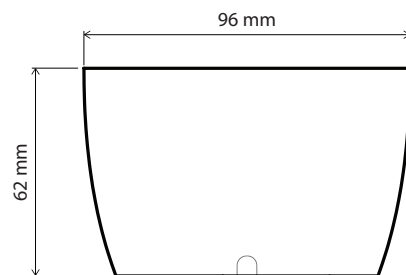

PRODUCT DIMENSIONS

COMPATIBLE PRODUCTS

Ubiquiti Networks™ | UVC Dome

PACKAGE CONTENTS

AbraCam Base
AbraCam Bracket
Screw 3,5 x 45 mm (3 pcs)
Wall Plug (3 pcs)