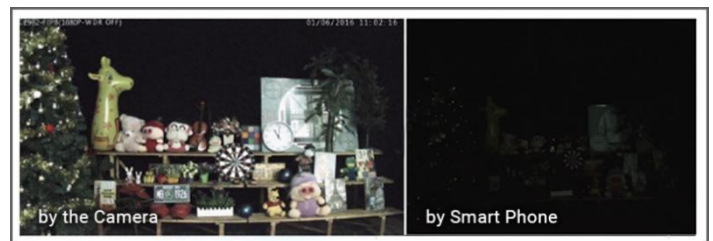

0.002Lux Ultra Low-light

The starlight camera is able to deliver high detailed color image even in low light environment reaching 0.002Lux or 0Lux(B/W), and near infrared light environments without any supplementary lighting.