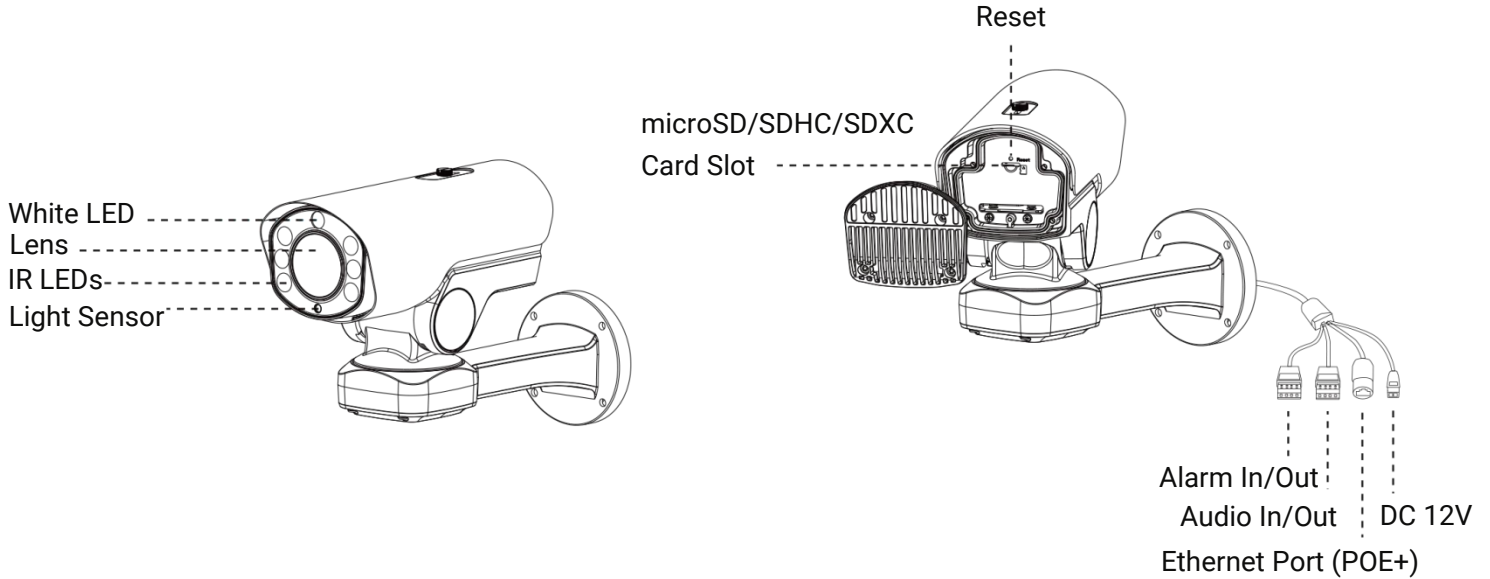

Structure Diagrams

Units: mm

Accessories Support

A01 Pole Mount

Weight: 720g

Dimensions: 170*51.5*152.6mm

A03 External Corner Bracket

Weight: 900g

Dimensions: 170*152.5*76.3mm

A62 Junction Box

Weight: 510g

Dimensions: 134*126*40mm