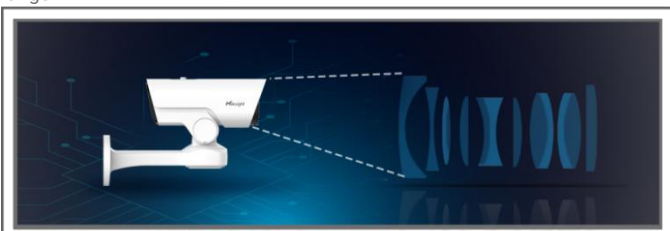

12X/20X/23X Optical Zoom

The 12X/20X/23X optical zoom can zoom up to distant subjects while still maintaining the clarity, delivering high quality video over the entire zoom range.