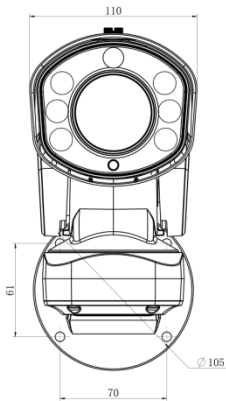

Structure Diagrams