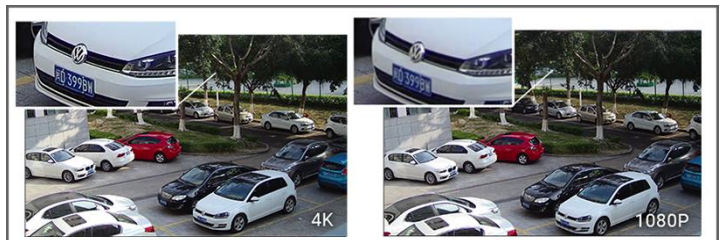

30fps@4K

Providing 4K HD resolution with frame rate of 30fps, the camera performs well in catching detailed image regardless of the moving speed.